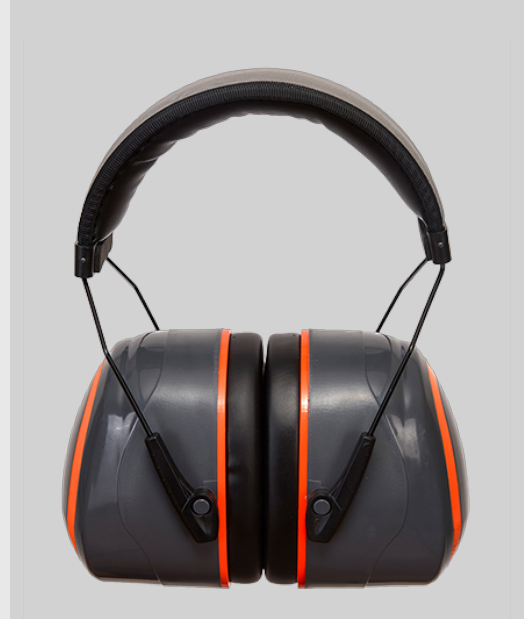

#### Product information

The HV Extreme Ear Muff is part of our new generation premium Ear Muffs. Featuring a PU padded headband, it provides maximum comfort during long periods of use. Its dual pin adjustable cups offer a secure fit. Excellent attenuation performance provides superior protection against harmful noise and the reflective padded headband provides ultimate comfort.

#### Features

- Excellent attenuation rate
- Padded headband for comfort
- Reflective trim for increased visibility and safety
- Adjustable dual pin system provides multiple positioning for better fit
- Contrast colouring for added style
- New style
- CE certified
- CE-CAT III
- Retail bag which aids presentation for retail sales
- Individually packed for vending machines