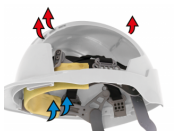

FEATURES

Supreme Comfort

A 6-point textile cradle harness system & Chamlon™ cotton sweatband offer unrivalled comfort.

Firmest Fit Available

The deep nape strap enables the firmest retention of any helmet, keeping it firmly rooted on the head. Available with either the Revolution® wheel ratchet or the OneTouch™ slip ratchet.

Accessories

A universal attachment slot enables firm fitting of a range of Surefit™ safety visors, and ear defenders. EVOSpec® Integrated eyewear is also available.

Ventilation Option

Side and rear ventilation for optimum air movement inside the shell, reducing helmet temperatures by an average 2-3 degrees.