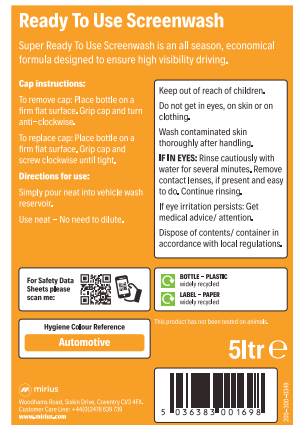

Scan Me

ORDER CODE(S):
A1 - 5ltr - 800-272-0005