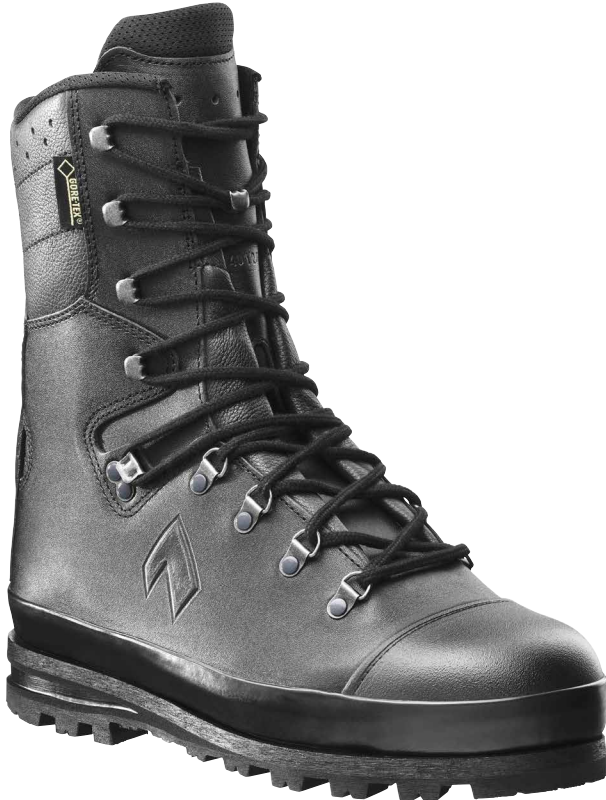

CLIMBER

Art. No. 603013

CE EN ISO 20345:2011 SB E HRO HI CIWRU SRC

Leather thickness 2,5 – 2,7 mm, waterproof and breathable with GORE-TEX® Performance, leg height 23 cm, sole Vibram

Available sizes EU 39 – 47, Extra large sizes EU 48

HAIX® Climate System

HAIX® FP System

RTC with countersunk seams

603013

Upper Material

Waterproof leather, hydrophobic, breathable (5,0 mg/cm²/h), 2.5 – 2.7 mm thick

Inner lining

GORE-TEX® Performance: 4-layer GORE-TEX® laminate, waterproof and breathable. Highly abrasion-resistant lining with fleece midlayer. Optimized-climate comfort for all year seasons and excessive use. Increased chemical protection.

Plastic Insole

dimensionally stable, torsion-proof, avoids punctual pressure (e.g. of stones).

Foot bed

Anatomically formed, exchangeable, washable, very good moisture absorption, dries quickly.

Protective Toe Cap

Anatomically formed and well-padded protective toe cap.

Sole

Stable rubber/PU sole with a robust terrain tread, wear resistant and non-slip traction. The low-weight PU, impact-absorbing wedge in the heel area cushions every step and affords good bending comfort. The manually-applied rubber sidewall gives this sole optimal side stability.