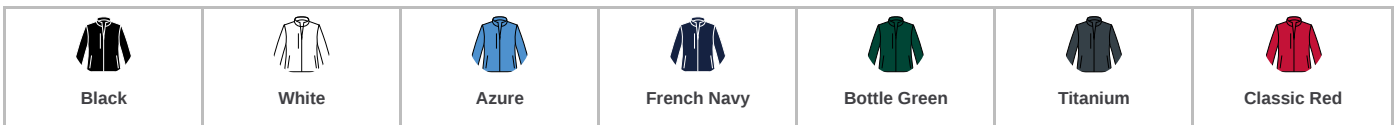

140F Russell

Russell Ladies Soft Shell Jacket

Sizes: **XS - 4XL**

Material: **Three layer soft shell.**

Features

- 92% polyester/8% elastane woven outer.
- Performance membrane.
- Polyester micro fleece inner layer.
- Shower resistant 5000mm, windproof and breathable.
- Fitted style.
- Collar high full length zip with chin guard and inner zip guard.
- Mesh lined front panels.
- Right chest zip pocket.
- Two front zip pockets.
- Adjustable cuffs.
- Curved back drawcord hem.
- Access for decoration.