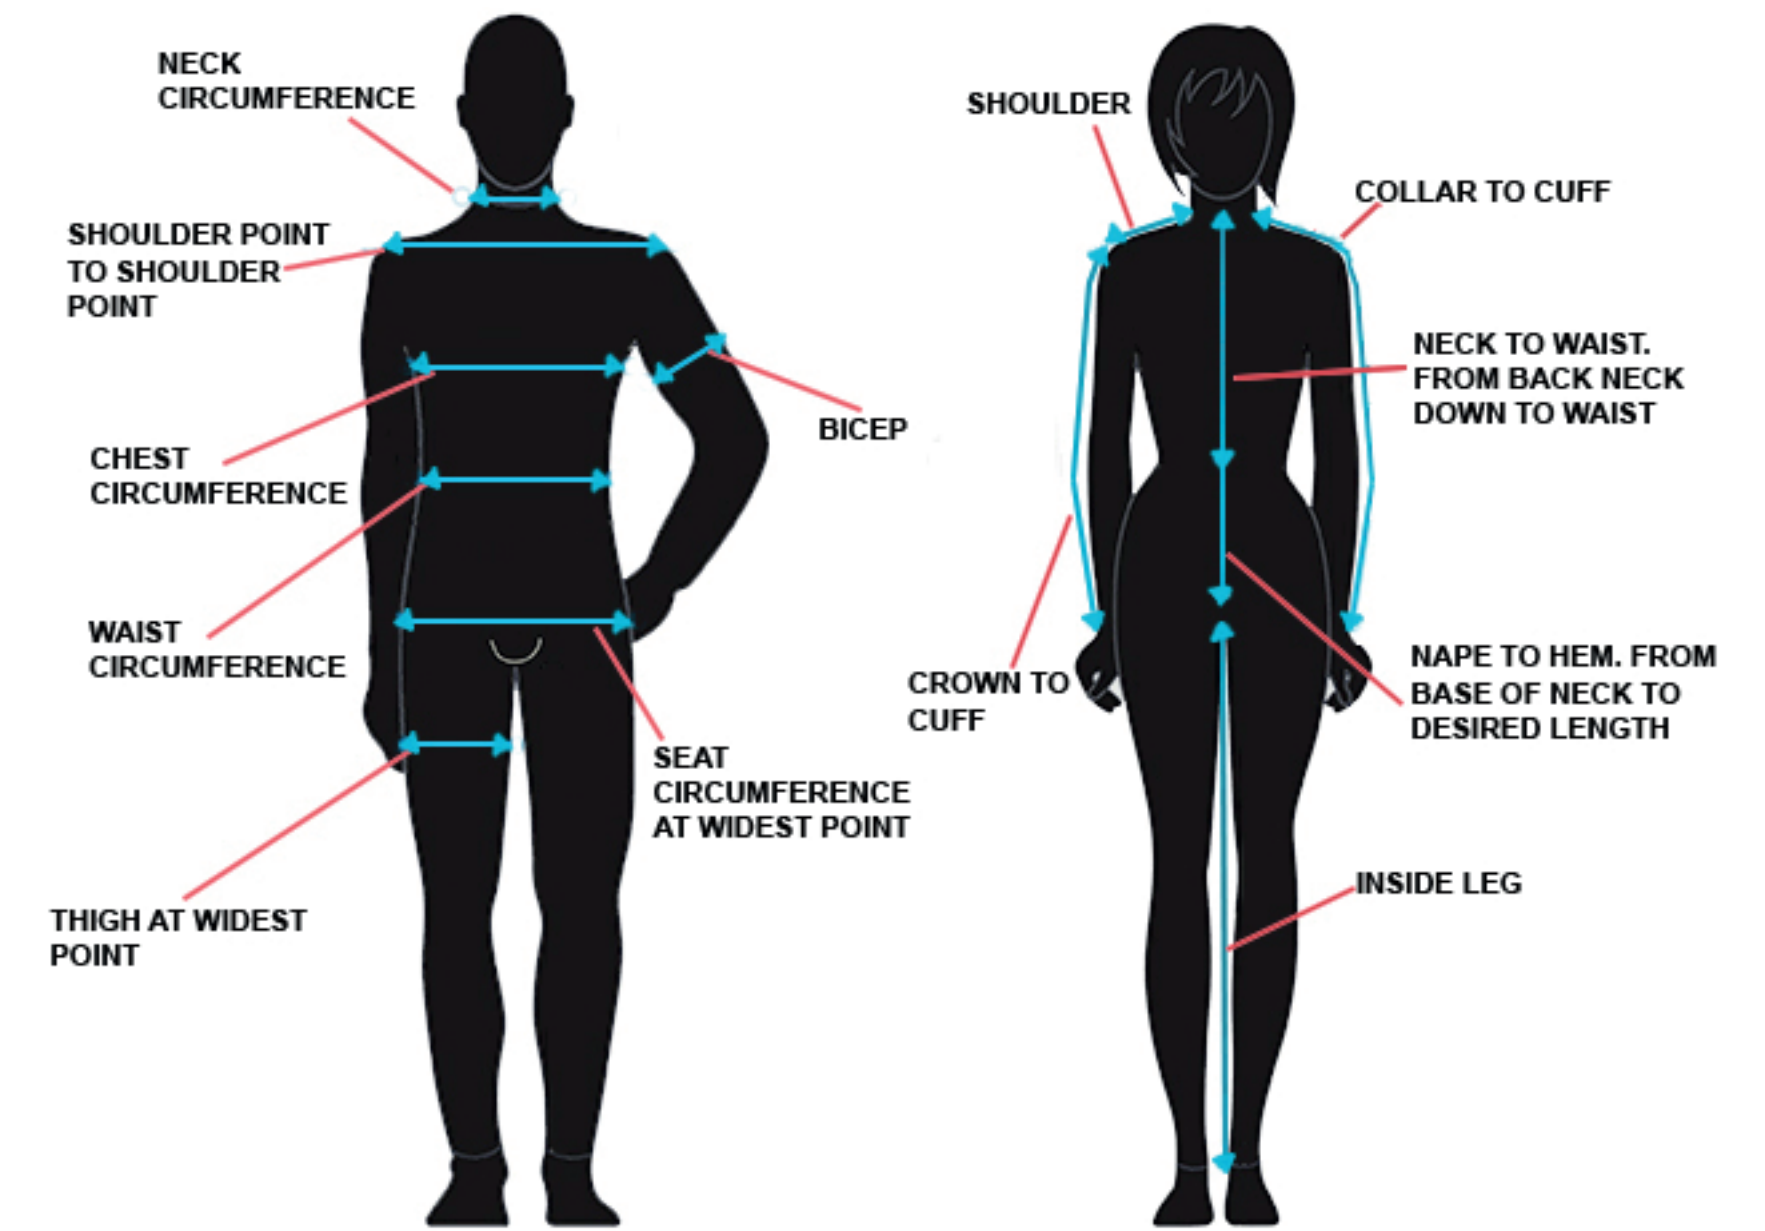

CLOTHING SIZE GUIDE

NECK (Ref = A)	14.5 -inch	37cm	15.5 -inch	39cm	16.5 -inch	42cm	17.5 -inch	44cm	18.5 -inch	47cm	19.5 -inch	50cm	20.5 -inch	52cm	21.5 -inch	54cm
Men's Shirt	S		M		L		XL		2XL		3XL		4XL		5XL	

CHEST (Ref = B)	36 -inch	92cm	38 -inch	97cm	40 -inch	102cm	42 -inch	107cm	44 -inch	112cm	46 -inch	117cm	50 -inch	127cm	54 -inch	137cm	58 -inch	147cm
Work Shop Jacket	XS		S		M		L		XL		2XL		3XL		4XL		5XL	
Polo Shirt	XS		S		M		L		XL		2XL		3XL		4XL		5XL	
T-Shirt	XS		S		M		L		XL		2XL		3XL		4XL		5XL	
Fleece Jacket	XS		S		M		L		XL		2XL		3XL		4XL		5XL	
Soft-shell	XS		S		M		L		XL		2XL		3XL		4XL		5XL	
Winter Jacket	XS		S		M		L		XL		2XL		3XL		4XL		5XL	

SKIRT LENGTH			
Ladies Formal Skirt	Regular	Long	Extra Long
	22"	25"	27"

INSIDE LEG (Ref = D)					
Ladies Formal Trousers	Short	Regular	Long	Extra Long	Unfinished
	27 -inch	29 -inch	31 -inch	33 -inch	36 -inch

INSIDE LEG (Ref = D)				
Men's Formal Trousers	Short	Regular	Long	Unfinished
	29.5 -inch	31.5 -inch	33 -inch	36 -inch