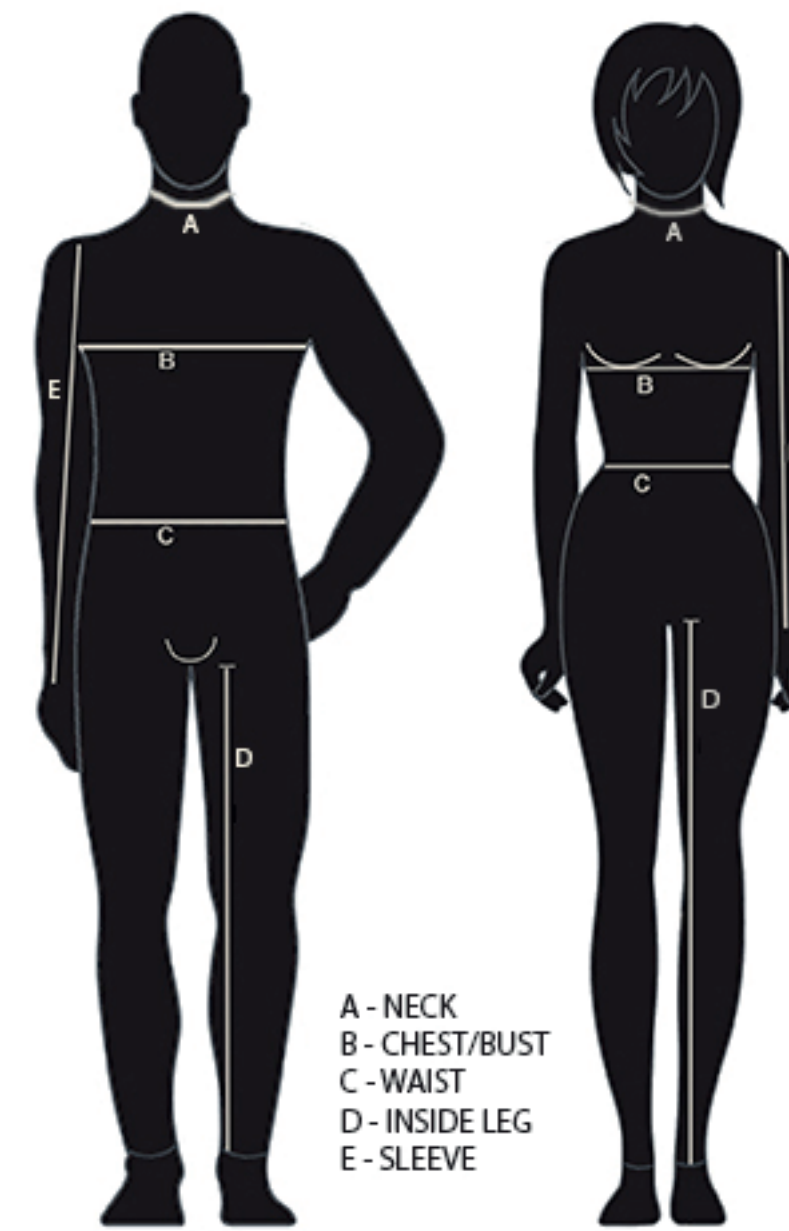

CLOTHING SIZE GUIDE

NECK (Ref = A)	14.5 -inch	37cm	15.5 -inch	39cm	16.5 -inch	42cm	17.5 -inch	44cm	18.5 -inch	47cm	19.5 -inch	50cm	20.5 -inch	52cm	21.5 -inch	54cm
Men's Shirt	S		M		L		XL		2XL		3XL		4XL		5XL	

CHEST (Ref = B)	36 -inch	92cm	38 -inch	97cm	40 -inch	102cm	42 -inch	107cm	44 -inch	112cm	46 -inch	117cm	50 -inch	127cm	54 -inch	137cm	58 -inch	147cm
Work Shop Jacket	XS		S		M		L		XL		2XL		3XL		4XL		5XL	
Polo Shirt	XS		S		M		L		XL		2XL		3XL		4XL		5XL	
T-Shirt	XS		S		M		L		XL		2XL		3XL		4XL		5XL	
Fleece Jacket	XS		S		M		L		XL		2XL		3XL		4XL		5XL	
Soft-shell	XS		S		M		L		XL		2XL		3XL		4XL		5XL	
Winter Jacket	XS		S		M		L		XL		2XL		3XL		4XL		5XL	

SKIRT LENGTH			
Ladies Formal Skirt	Regular	Long	Extra Long
	22"	25"	27"

INSIDE LEG (Ref = D)					
Ladies Formal Trousers	Short	Regular	Long	Extra Long	Unfinished
	27 -inch	29 -inch	31 -inch	33 -inch	36 -inch

INSIDE LEG (Ref = D)				
Men's Formal Trousers	Short	Regular	Long	Unfinished
	29.5 -inch	31.5 -inch	33 -inch	36 -inch